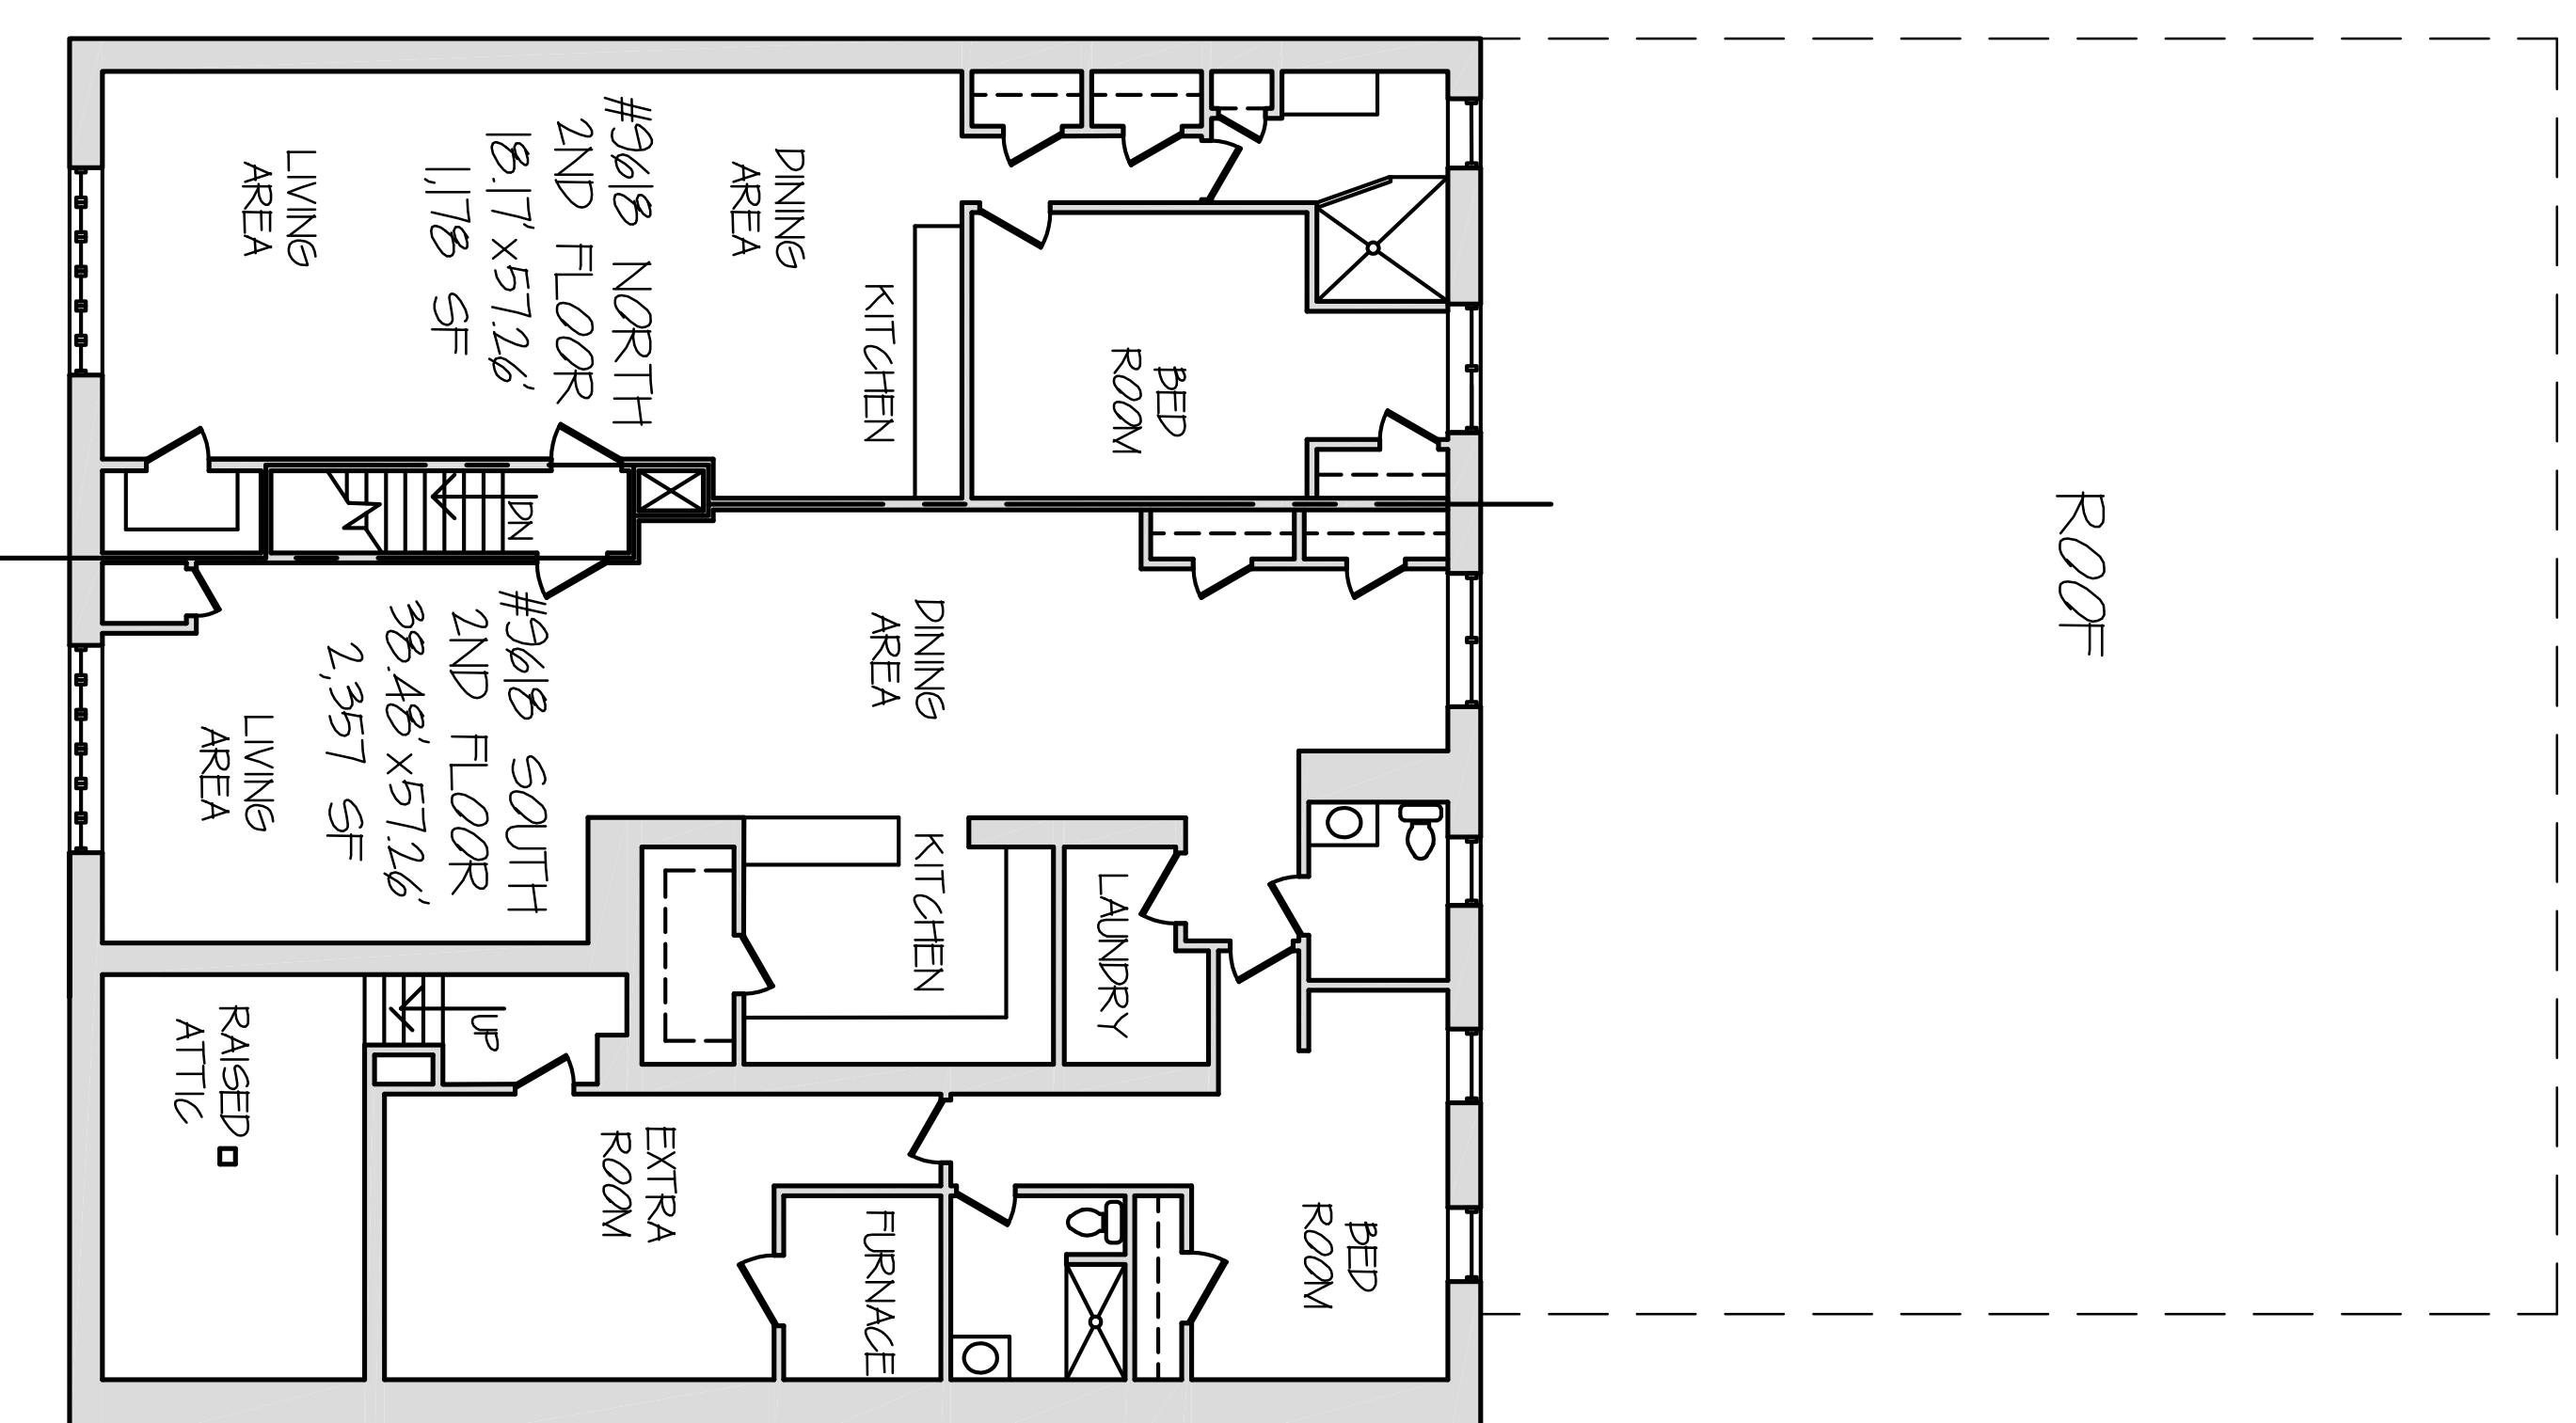

HAMTRAMCK PARK PLACE

9610 - 9622 JOSEPH CAMPAU

NOTES:

1. TENANT SPACE AREA CALCULATIONS WHERE EXISTING DEMISING WALLS ARE PRESENT: DETERMINED BY MEASUREMENT TO THE CENTER OF DEMISING WALLS/PARTITIONS AND TO THE EXTERIOR FACE OF EXTERIOR WALLS.
2. INTERIOR TENANT SPACE WIDTH AND DEPTH DIMENSIONS ARE APPROXIMATE AS SHOWN. FOR EXACT WIDTH AND DEPTH DIMENSIONS, EACH TENANT SPACE SHOULD BE MEASURED BY A QUALIFIED PROFESSIONAL.
3. THE ORIENTATION OF THE INDICATED NORTH ARROW MAY NOT BE 'TRUE NORTH', BUT IS SUBSTANTIALLY NORTH. AS SUCH, IT IS CALLED 'NORTH' AND IS NOT INTENDED FOR NAVIGATIONAL USAGE.

JMC MANAGEMENT LLC
A FULL SERVICE BROKERAGE AND MANAGEMENT FIRM

SITE PLAN
NOT TO SCALE

HAMTRACK PARK PLACE

9610 - 9622 JOSEPH CAMPAU

2ND FLOOR

Front of Building

NOTES:

1. TENANT SPACE AREA CALCULATIONS WHERE EXISTING DEMISING WALLS ARE PRESENT: DETERMINED BY MEASUREMENT TO THE CENTER OF DEMISING WALLS/PARTITIONS AND TO THE EXTERIOR FACE OF EXTERIOR WALLS.
2. INTERIOR TENANT SPACE WIDTH AND DEPTH DIMENSIONS ARE APPROXIMATE AS SHOWN. FOR EXACT WIDTH AND DEPTH DIMENSIONS, EACH TENANT SPACE SHOULD BE MEASURED BY A QUALIFIED PROFESSIONAL.
3. THE ORIENTATION OF THE INDICATED NORTH ARROW MAY NOT BE 'TRUE NORTH', BUT IS SUBSTANTIALLY NORTH. AS SUCH, IT IS CALLED 'NORTH' AND IS NOT INTENDED FOR NAVIGATIONAL USAGE.