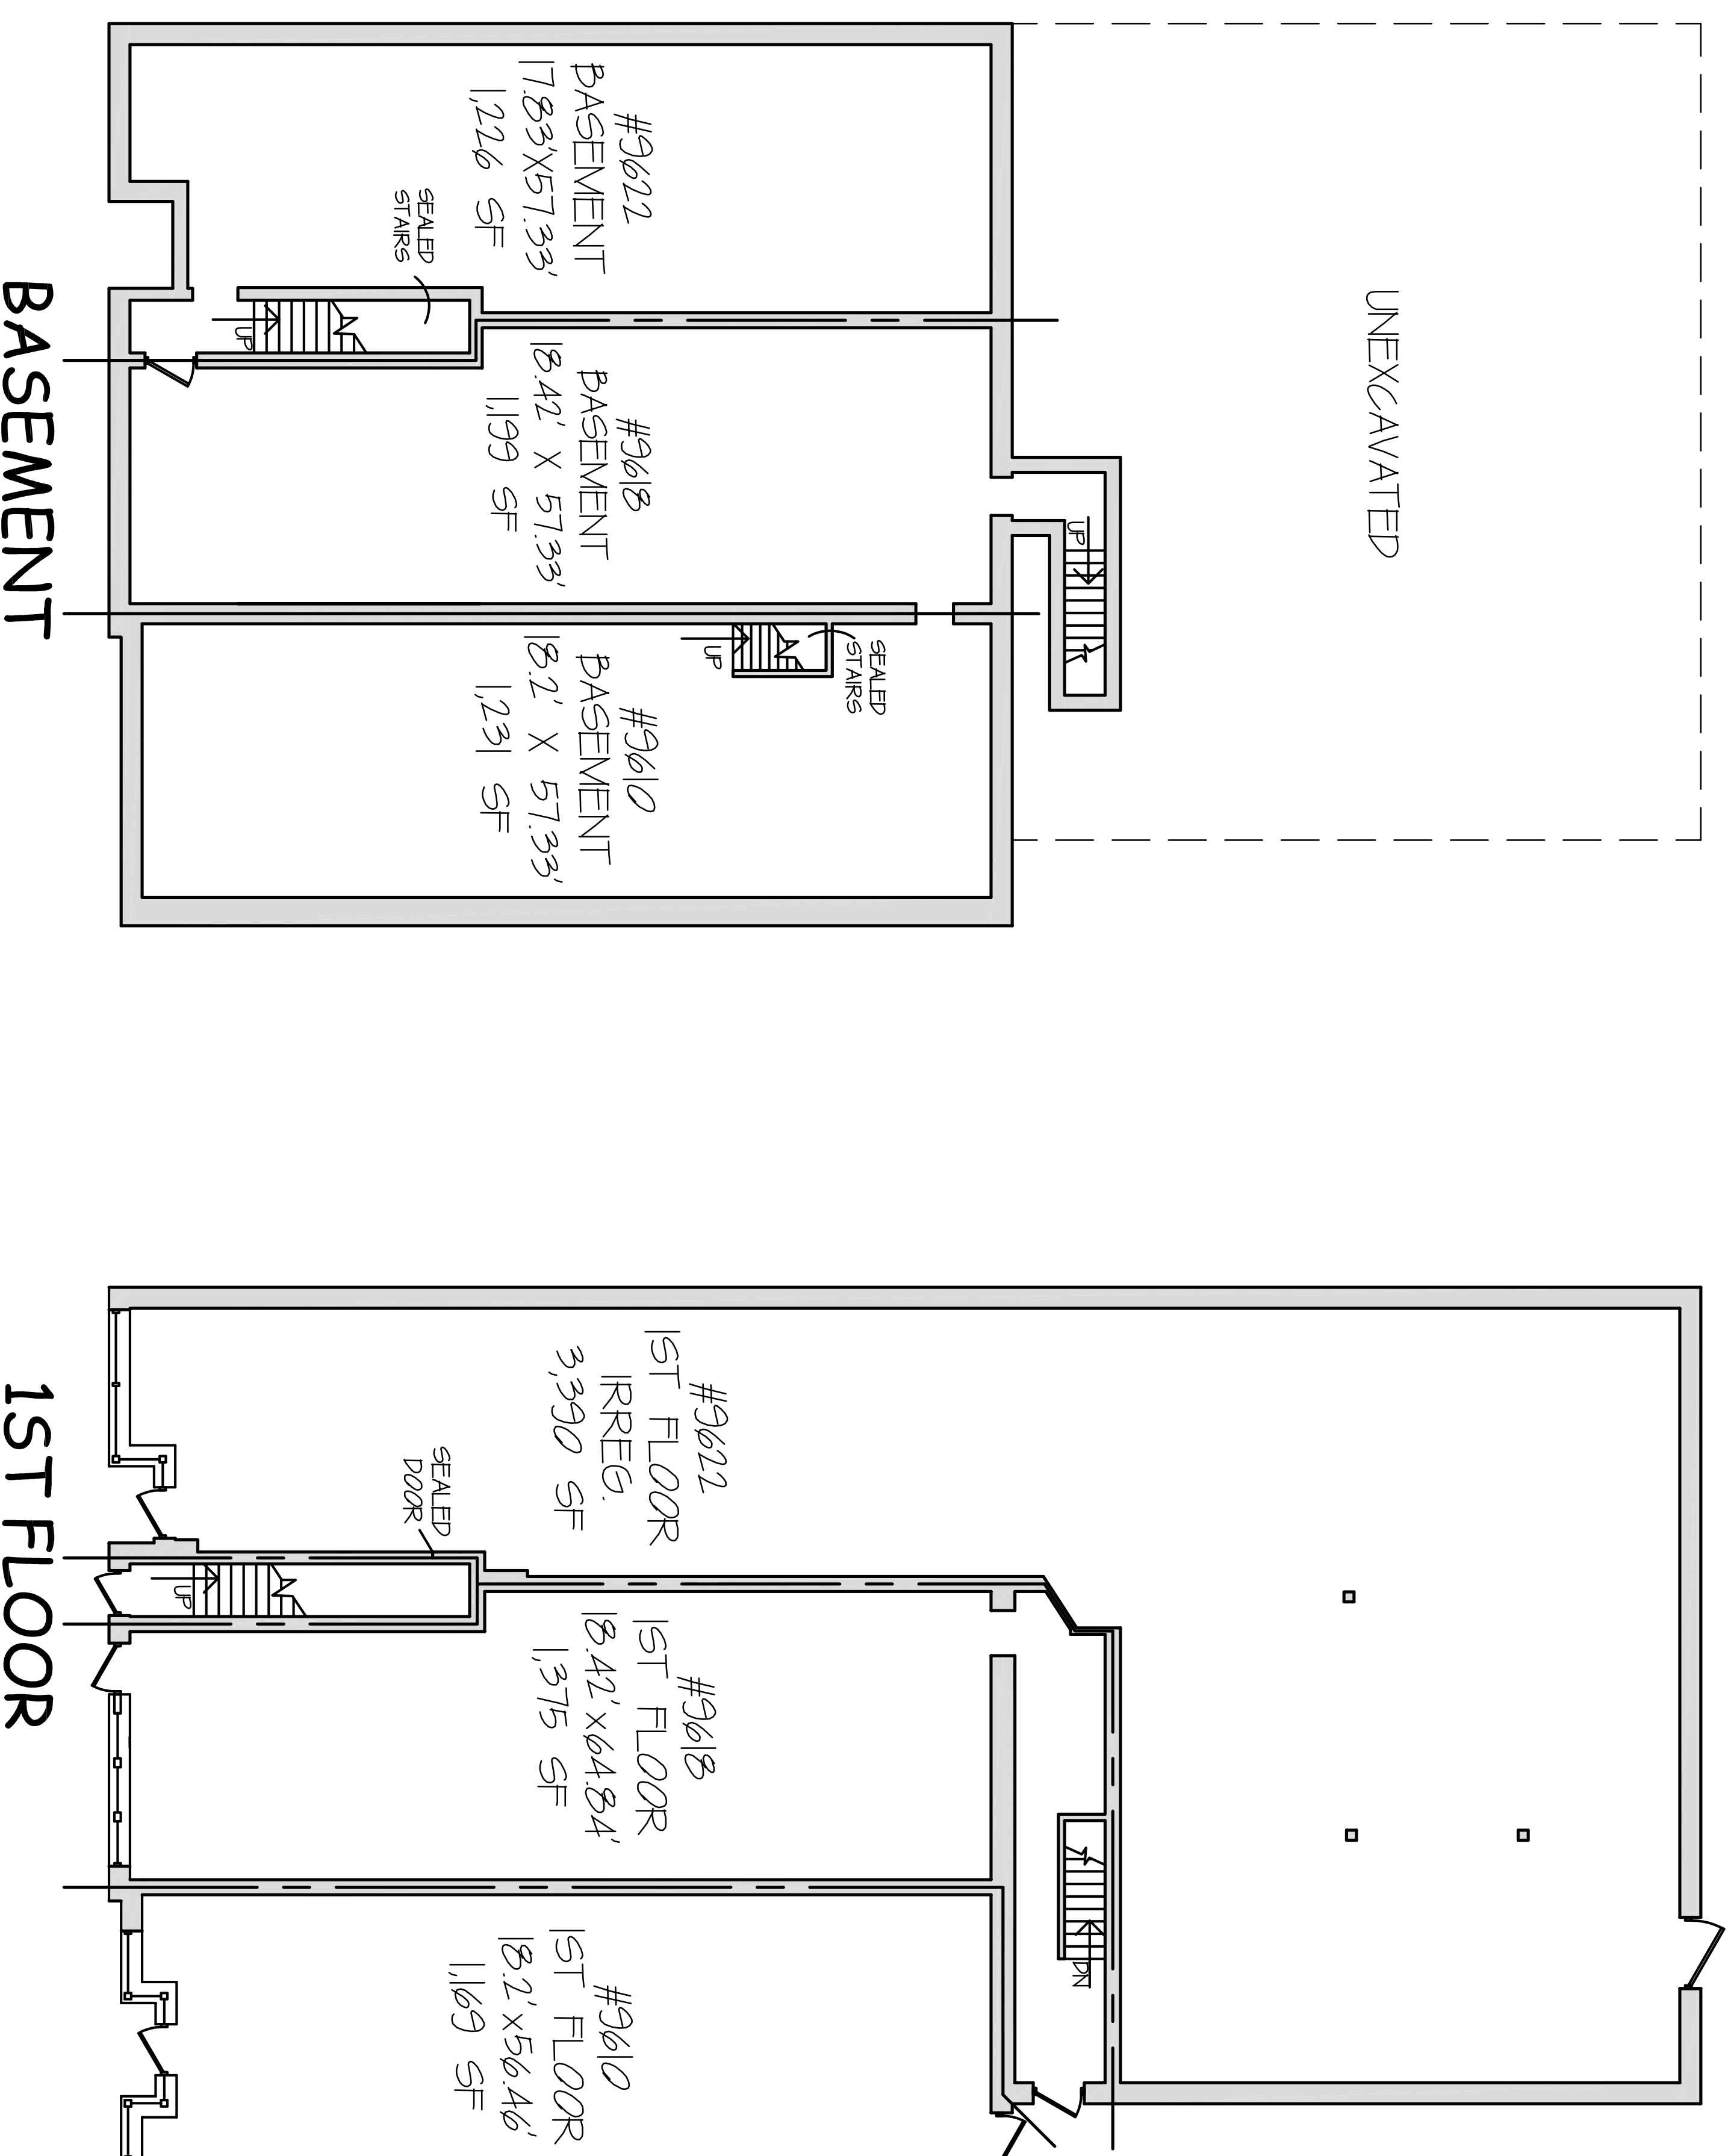

HAMTRAMCK PARK PLACE

9610 - 9622 JOSEPH CAMPAU

PUBLIC ALLEY

JOSEPH CAMPAU AVENUE

JMC MANAGEMENT LLC
A FULL SERVICE BROKERAGE AND MANAGEMENT FIRM

SITE PLAN
NOT TO SCALE

NOTES:

1. TENANT SPACE AREA CALCULATIONS WHERE EXISTING DEMISING WALLS ARE PRESENT: DETERMINED BY MEASUREMENT TO THE CENTER OF DEMISING WALLS/PARTITIONS AND TO THE EXTERIOR FACE OF EXTERIOR WALLS.
2. INTERIOR TENANT SPACE WIDTH AND DEPTH DIMENSIONS ARE APPROXIMATE AS SHOWN. FOR EXACT WIDTH AND DEPTH DIMENSIONS, EACH TENANT SPACE SHOULD BE MEASURED BY A QUALIFIED PROFESSIONAL.
3. THE ORIENTATION OF THE INDICATED NORTH ARROW MAY NOT BE 'TRUE NORTH', BUT IS SUBSTANTIALLY NORTH. AS SUCH, IT IS CALLED 'NORTH' AND IS NOT INTENDED FOR NAVIGATIONAL USAGE.

HAMTRAMCK PARK PLACE

9610 - 9622 JOSEPH CAMPAU

NOTES:

1. TENANT SPACE AREA CALCULATIONS WHERE EXISTING DEMISING WALLS ARE PRESENT: DETERMINED BY MEASUREMENT TO THE CENTER OF DEMISING WALLS/PARTITIONS AND TO THE EXTERIOR FACE OF EXTERIOR WALLS.
2. INTERIOR TENANT SPACE WIDTH AND DEPTH DIMENSIONS ARE APPROXIMATE AS SHOWN. FOR EXACT WIDTH AND DEPTH DIMENSIONS, EACH TENANT SPACE SHOULD BE MEASURED BY A QUALIFIED PROFESSIONAL.
3. THE ORIENTATION OF THE INDICATED NORTH ARROW MAY NOT BE 'TRUE NORTH', BUT IS SUBSTANTIALLY NORTH. AS SUCH, IT IS CALLED 'NORTH' AND IS NOT INTENDED FOR NAVIGATIONAL USAGE.