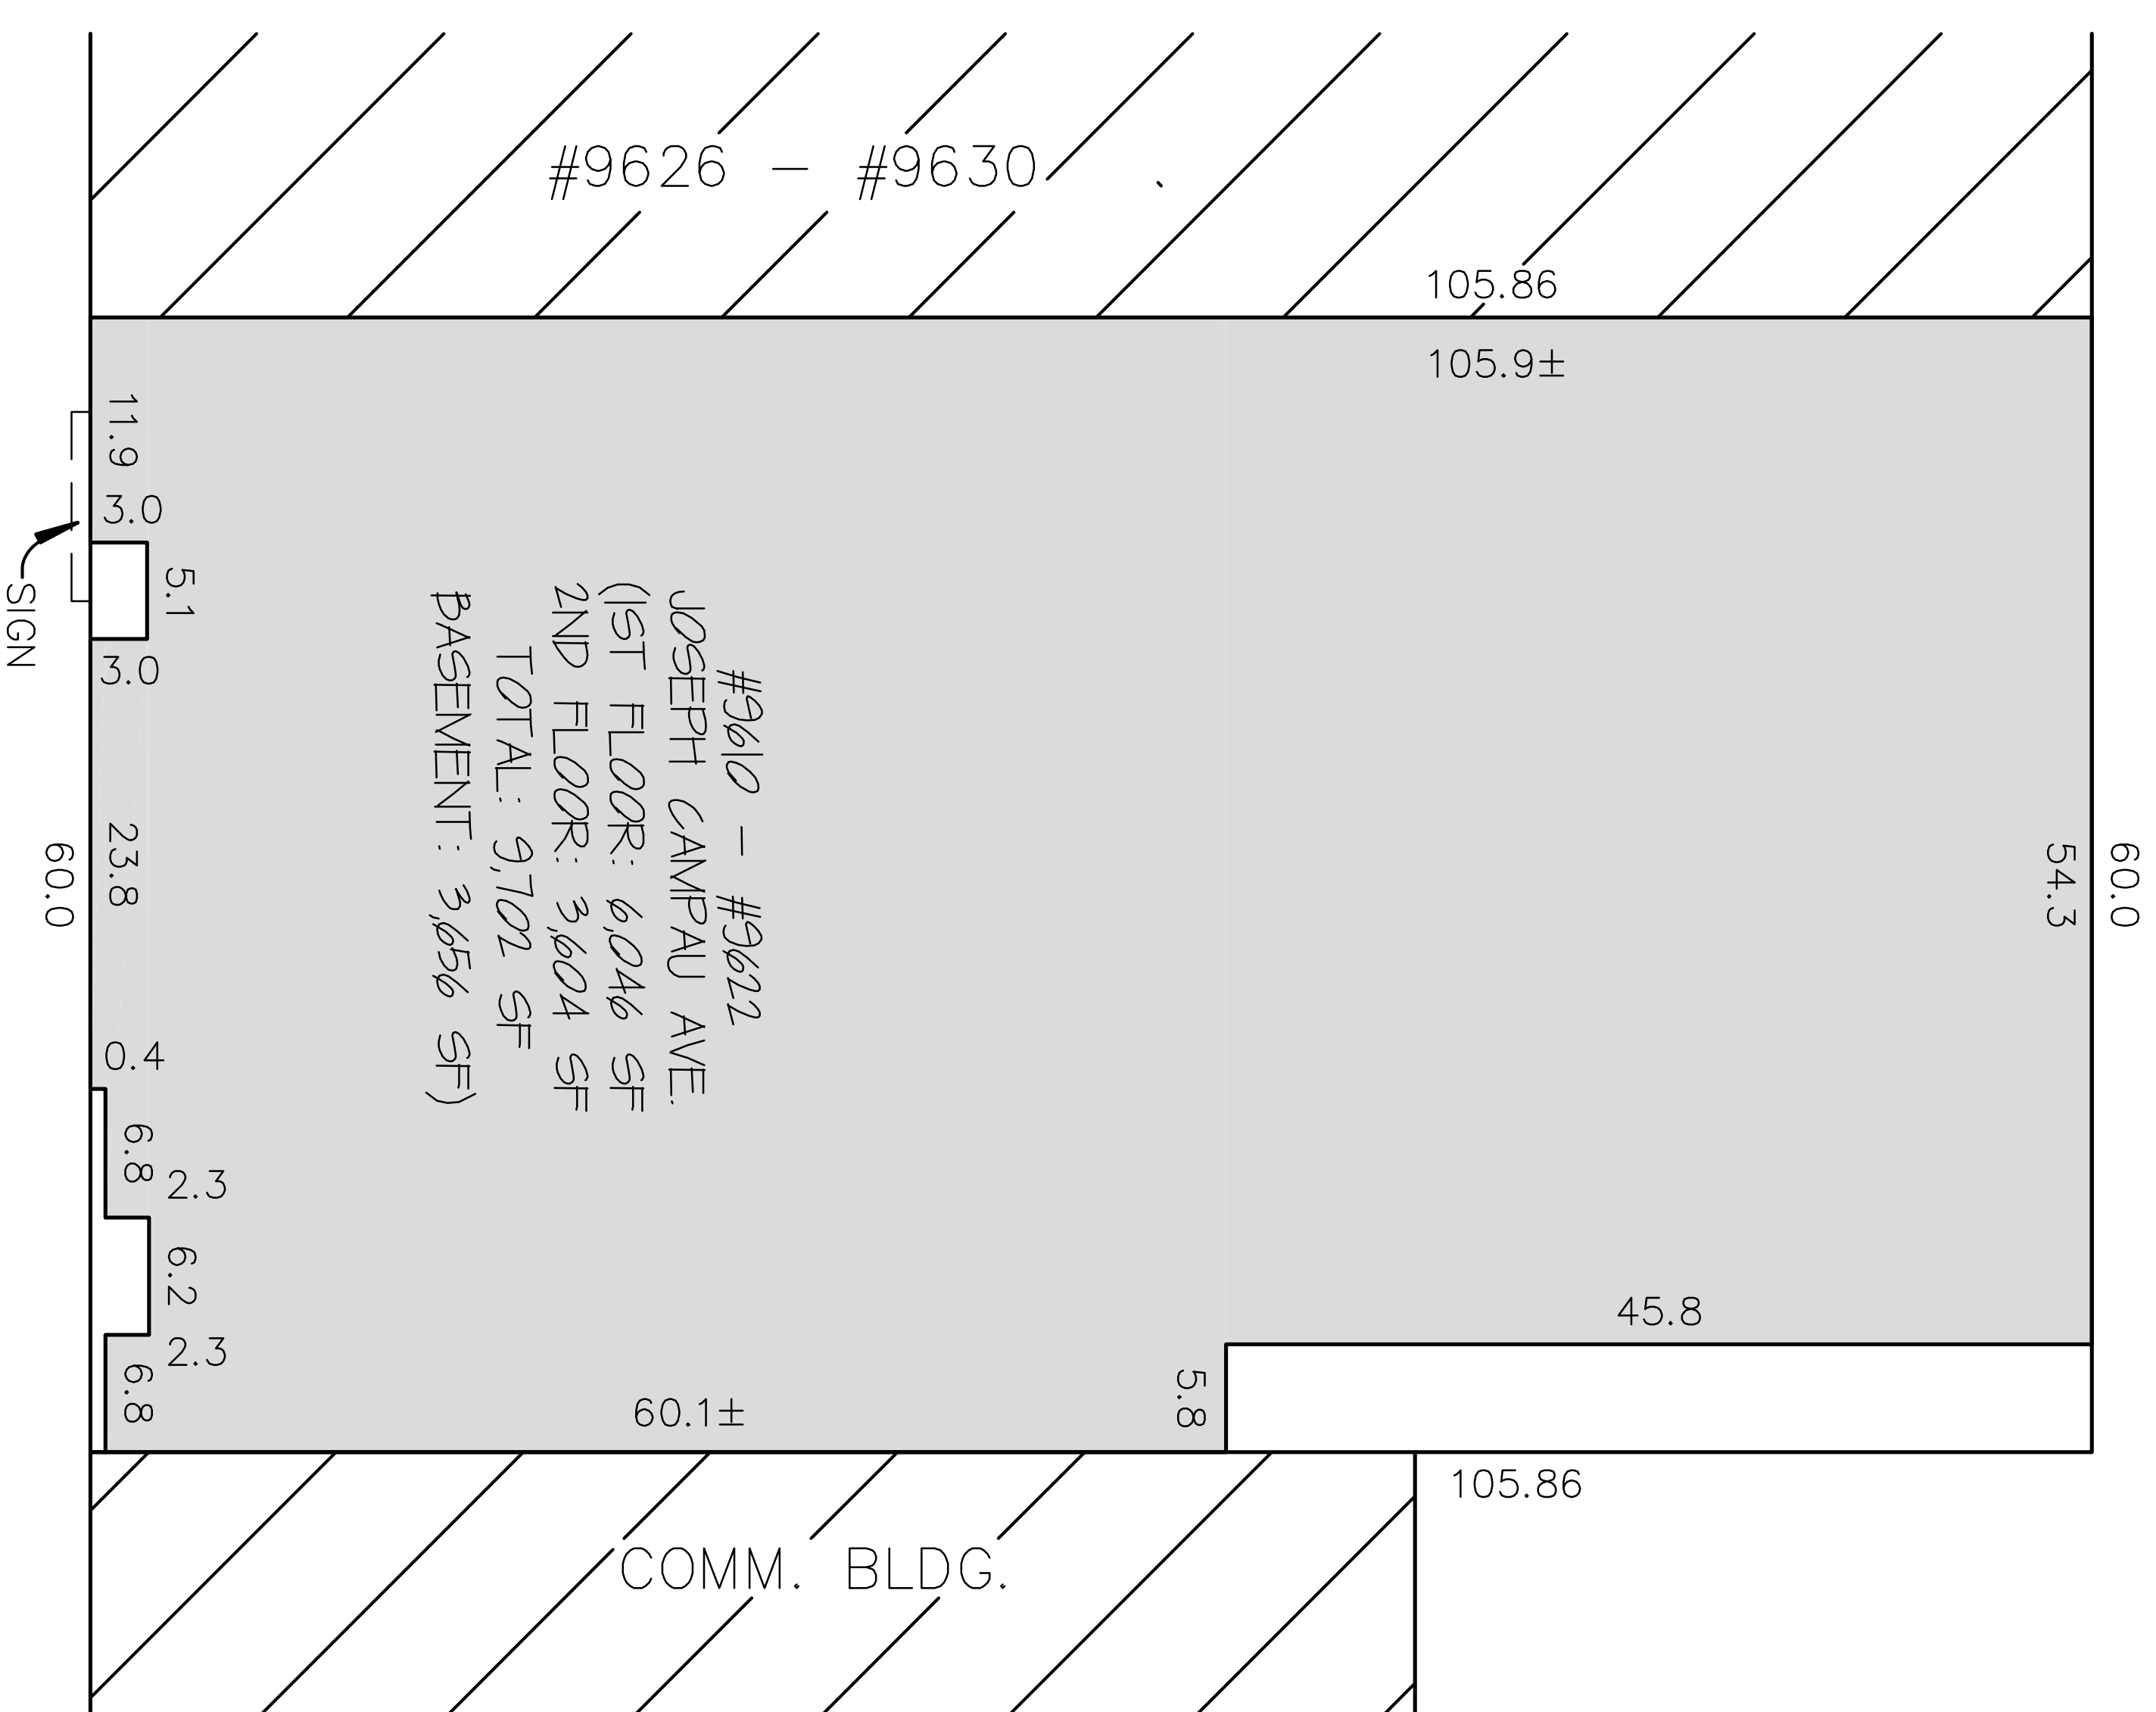

HAMTRAMCK PARK PLACE

9610 - 9622 JOSEPH CAMPAU

PUBLIC ALLEY

JOSEPH CAMPAU AVENUE

JMC MANAGEMENT LLC
A FULL SERVICE BROKERAGE AND MANAGEMENT FIRM

SITE PLAN
NOT TO SCALE

NOTES:

1. TENANT SPACE AREA CALCULATIONS WHERE EXISTING DEMISING WALLS ARE PRESENT: DETERMINED BY MEASUREMENT TO THE CENTER OF DEMISING WALLS/PARTITIONS AND TO THE EXTERIOR FACE OF EXTERIOR WALLS.
2. INTERIOR TENANT SPACE WIDTH AND DEPTH DIMENSIONS ARE APPROXIMATE AS SHOWN. FOR EXACT WIDTH AND DEPTH DIMENSIONS, EACH TENANT SPACE SHOULD BE MEASURED BY A QUALIFIED PROFESSIONAL.
3. THE ORIENTATION OF THE INDICATED NORTH ARROW MAY NOT BE 'TRUE NORTH', BUT IS SUBSTANTIALLY NORTH. AS SUCH, IT IS CALLED 'NORTH' AND IS NOT INTENDED FOR NAVIGATIONAL USAGE.

HAMTRAMCK PARK PLACE

9610 - 9622 JOSEPH CAMPAU

NOTES:

1. TENANT SPACE AREA CALCULATIONS WHERE EXISTING DEMISING WALLS ARE PRESENT: DETERMINED BY MEASUREMENT TO THE CENTER OF DEMISING WALLS/PARTITIONS AND TO THE EXTERIOR FACE OF EXTERIOR WALLS.
2. INTERIOR TENANT SPACE WIDTH AND DEPTH DIMENSIONS ARE APPROXIMATE AS SHOWN. FOR EXACT WIDTH AND DEPTH DIMENSIONS, EACH TENANT SPACE SHOULD BE MEASURED BY A QUALIFIED PROFESSIONAL.
3. THE ORIENTATION OF THE INDICATED NORTH ARROW MAY NOT BE 'TRUE NORTH', BUT IS SUBSTANTIALLY NORTH. AS SUCH, IT IS CALLED 'NORTH' AND IS NOT INTENDED FOR NAVIGATIONAL USAGE.